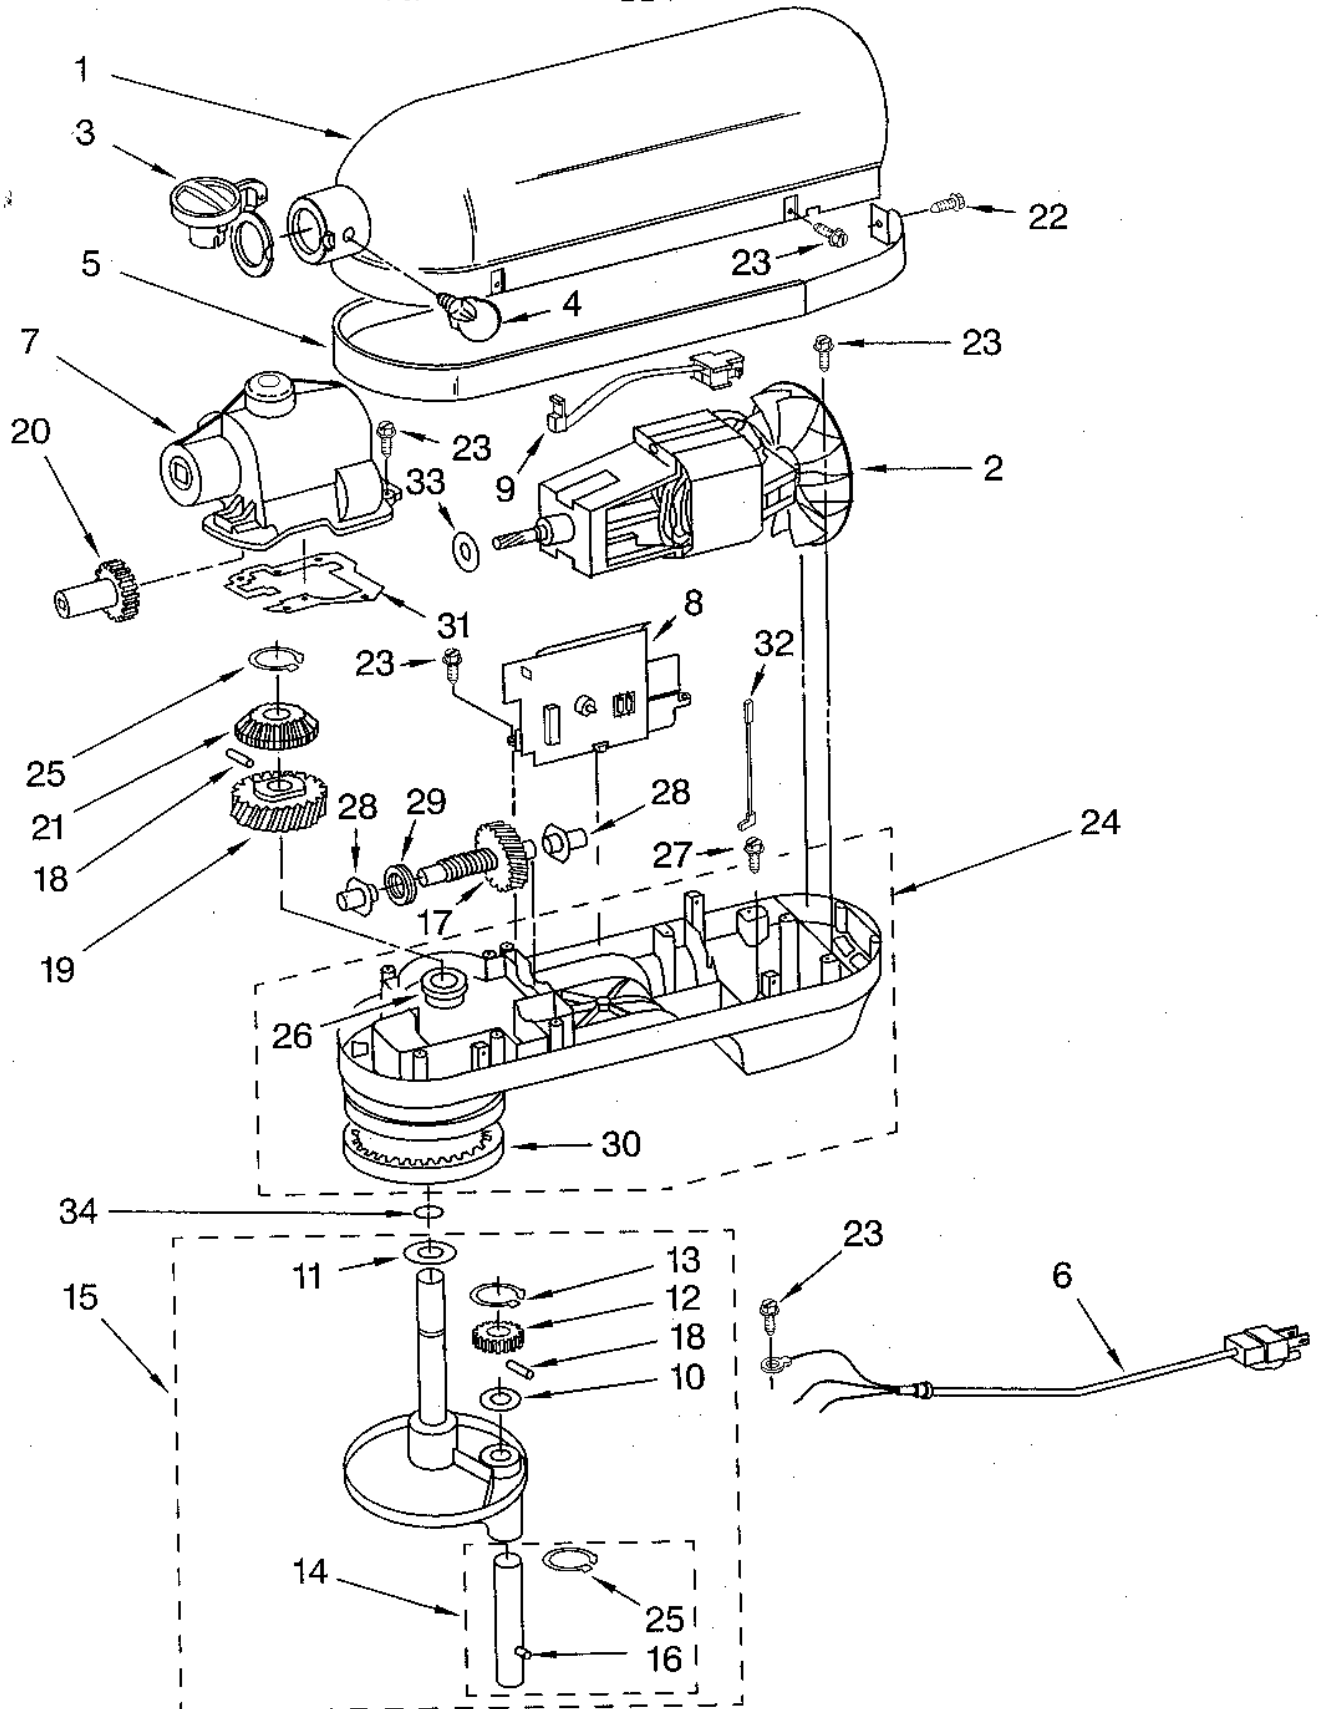

CASE, GEARING AND PLANETARY UNIT

For Model: KG25H0X_4, KG25H7X_4

<u>Illus.</u> <u>No.</u>	<u>Part</u> <u>No.</u>	<u>DESCRIPTION</u>
1	**	Gearcase Motor Housing
2	9707507	Motor (10 Tooth)
3	9703315	Cap, Attachment Hub (Hinged)
4	240374	Thumb Screw
5	**	Band, Trim
6		Power Cord
	9706551	White
	9706552	Black
7	9703671	Transmission Housing
8	9706648	Control Assembly
9	9703312	Sensor, Hall Effect
10	9706090	Washer
11	9703434	Washer, Fiber
12	9703340	Gear, Pinion
13	9703438	Retaining Clip
14	9708191	Agitator Shaft Assembly
15	**	Planetary Assembly
16	9704677	Pin, Groove
17	9709231	Worm Gear
18	9707223	Retaining Pin
19	9706529	Gear, Worm Follower
20	9703338	Gear, Attachment Hub Bevel
21	9703337	Gear, Bevel
22	3400617	Screw, 6-32 x 1/4
23	3400814	Screw (13), 8-32 X 5/8
24	**	Lower Gear Case
25	9703680	Retaining Clip
26	16897	Bearing, Lower Center
27	3400200	Screw (3) 1/4 - 20 x 3/4
28		Bearing
	9703560	Front
	9703570	Rear
29	9703445	Thrust Bearing
30	9703339	Gear, Internal
31	9707425	Gasket, Transmission Cover
32	9706036	Lead, Motor to Control
33	9706247	Seal, Motor Shaft
34	67500-55	"O" Ring

**Refer To Page 2
Color Variation Parts

FOR ORDERING INFORMATION REFER TO PARTS PRICE LIST

CASE, GEARING AND PLANETARY UNIT

For Model: KG25H0X_4, KG25H7X_4

FOR ORDERING INFORMATION REFER TO PARTS PRICE LIST