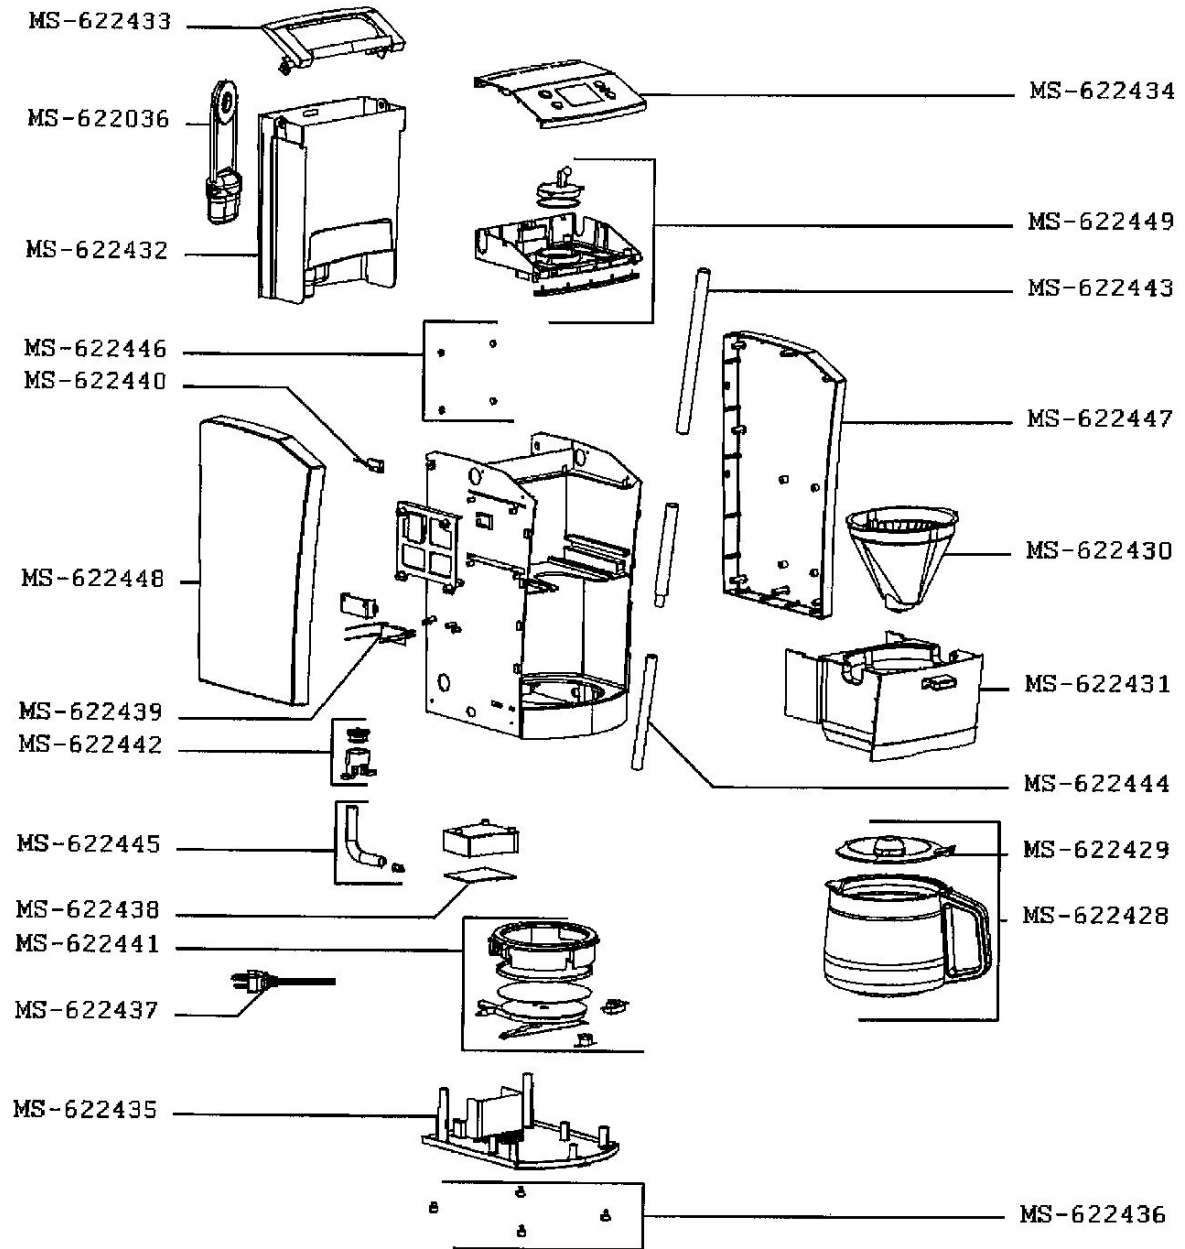

KRUPS COFFEE MAKER DIE CAST LAFAYETTE

KM810555/5C0

CREATION	11/4/2008	PAGE	COUNTRY	FAMILY
EDIT	6/5/2009	1/1	US	II