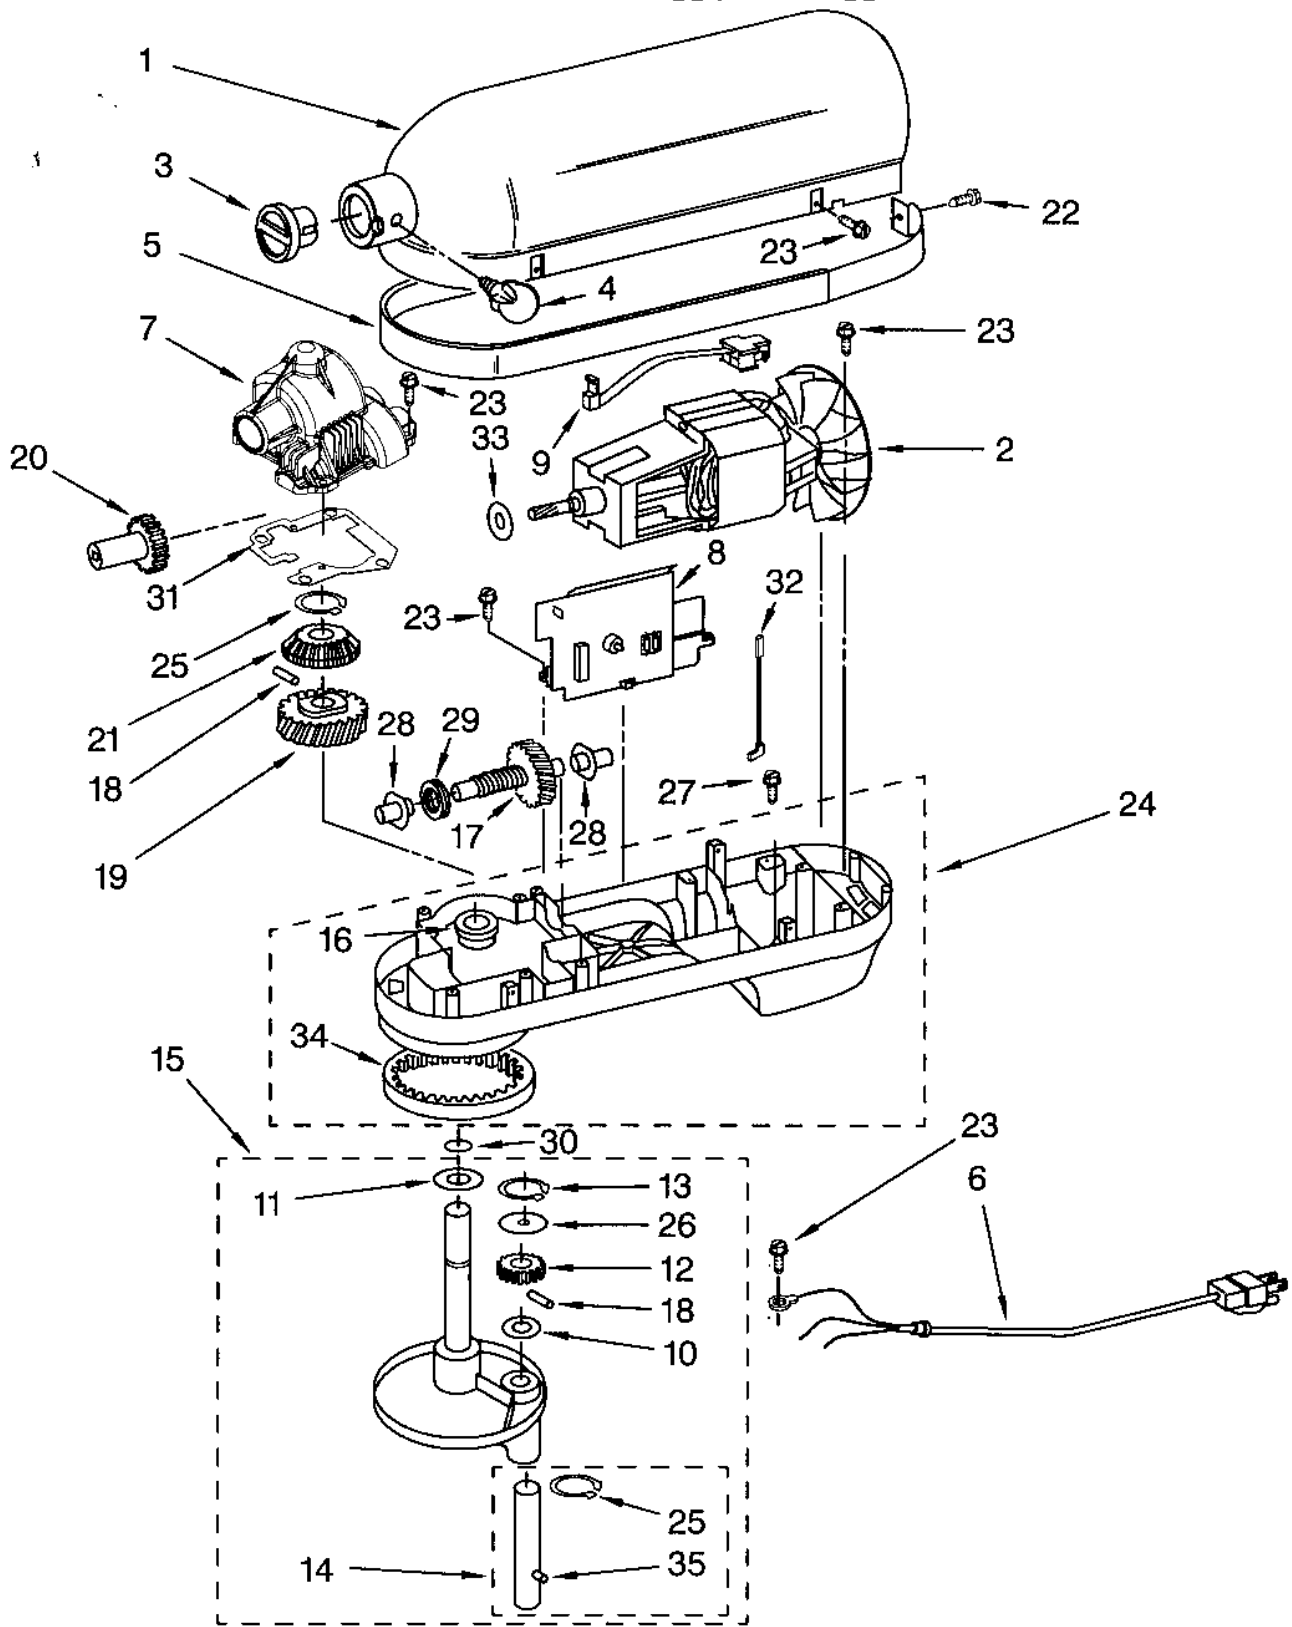

CASE, GEARING AND PLANETARY UNIT

For Models: KP26M1X__5, 4KP26M1X__5

<u>Illus.</u>	<u>Part</u>	
<u>No.</u>	<u>No.</u>	<u>DESCRIPTION</u>
1	**	Gearcase Motor Housing
2	9707507	Motor (10 Tooth)
3		Cap, Attachment Hub
4	9707983	Pearl Nickel Thumb Screw
	9709194	Black
	9709196	Gray
5	**	Band, Trim
6		Power Cord
	9706551	White
	9706552	Black
7	9709125	Transmission Housing
8		Control Assembly
	9706648	Black Knob
	9706649	Gray Knob
9	9703312	Sensor, Hall Effect
10	9706090	Washer
11	9703434	Washer, Fiber
12	9707627	Gear, Pinion
13	9703438	Retaining Clip
14	9708191	Agitator Shaft
15	**	Planetary Assembly
16	16897	Bearing, Lower Center
17	9709231	Worm Gear
18	9707223	Retaining Pin
19	9706529	Gear, Worm Follower
20	9703338	Gear, Attachment Hub Bevel
21	9703337	Gear, Bevel
22	3400617	Screw, 6-32 x 1/4
23	3400814	Screw (13), 8-32 X 5/8
24	**	Lower Gear Case
25	9703680	Retaining Clip
26	8533910	Washer
27	3400200	Screw (3) 1/4 - 20 x 3/4
28		Bearing
	9703560	Front
	9703570	Rear
29	9703445	Thrust Bearing
30	67500-55	"O" Ring
31	9709511	Gasket, Transmission Cover
32	9706036	Lead, Motor To Control
33	9706247	Seal, Motor Shaft
34	9703339	Gear, Internal
35	9704677	Pin, Groove

**Refer To Page 3
Color Variation Parts

FOR ORDERING INFORMATION REFER TO PARTS PRICE LIST

CASE, GEARING AND PLANETARY UNIT

For Models: KP26M1X_5, 4KP26M1X_5

FOR ORDERING INFORMATION REFER TO PARTS PRICE LIST