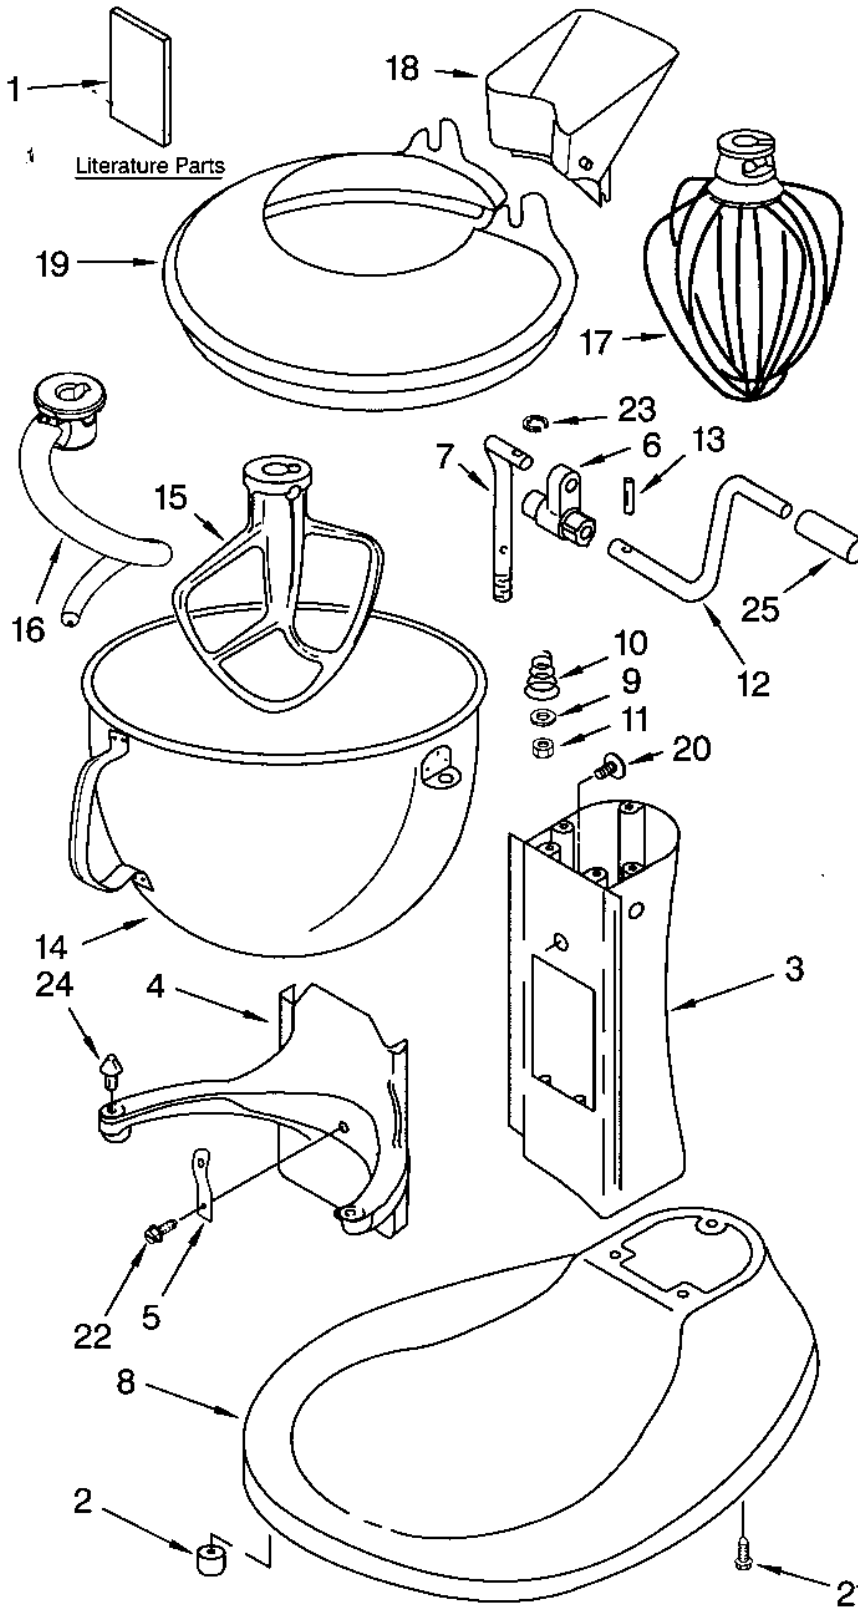

PARTS LIST

for

KitchenAid®

6 QT. STAND MIXER

PROFESSIONAL 600 BOWL LIFT

MODELS:

KP26M1XMR5 (Meringue)
KP26M1XBS5 (Blue Steel)
KP26M1XCM5 (Cinnamon)
KP26M1XDP5 (Dark Pewter)
KP26M1XLC5 (Licorice)
KP26M1XMC5 (Metallic Chrome)
KP26M1XNP5 (Nickel Pearl)
KP26M1XPM5 (Pearl Metallic)
KP26M1XBP5 (Brass Pearl)
KP26M1XBR5 (Bronze Pearl)
KP26M1XCE5 (Copper Pearl)

FOR CUSTOMER SATISFACTION ALWAYS USE
FACTORY SPECIFICATION PARTS

BASE AND PEDESTAL UNIT

For Models: KP26M1X_5, 4KP26M1X_5

Illus. No.	Part No.	DESCRIPTION
1		Literature Parts
		Use & Care Guide
	9708307	U.S.
	9708308	Canada
	8212278	Repair Parts List
2	9708649	Foot, Rubber (5)
3	**	Column Assembly
4	**	Bowl Support
5	9703474	Latch, Bowl Spring
6	9706885	Arm, Bowl Lift
7	9706787	Rod, Bowl Lift
8	**	Base And Foot Supports
9	9703439	Washer
10	9237	Spring
11	4159092	Nut
12	9706788	Handle, Bowl Lift
13	3400863	Screw
14	9703687	Bowl (6 Qt)
15	9703485	Beater, Flat
16	9703655	Dough Hook
17	9703491	Wire Whip
18	9703534	Pouring Spout
19	9703533	Pouring Shield
20	9703426	Cam, Adjusting
21	3400200	Screw (3), 1/4-20 x 3/4
22	3400018	Screw, 10-24 x 1/2
23	9703307	Clip
24	4162028	Pin, Bowl Locating
25	9703698	Handle