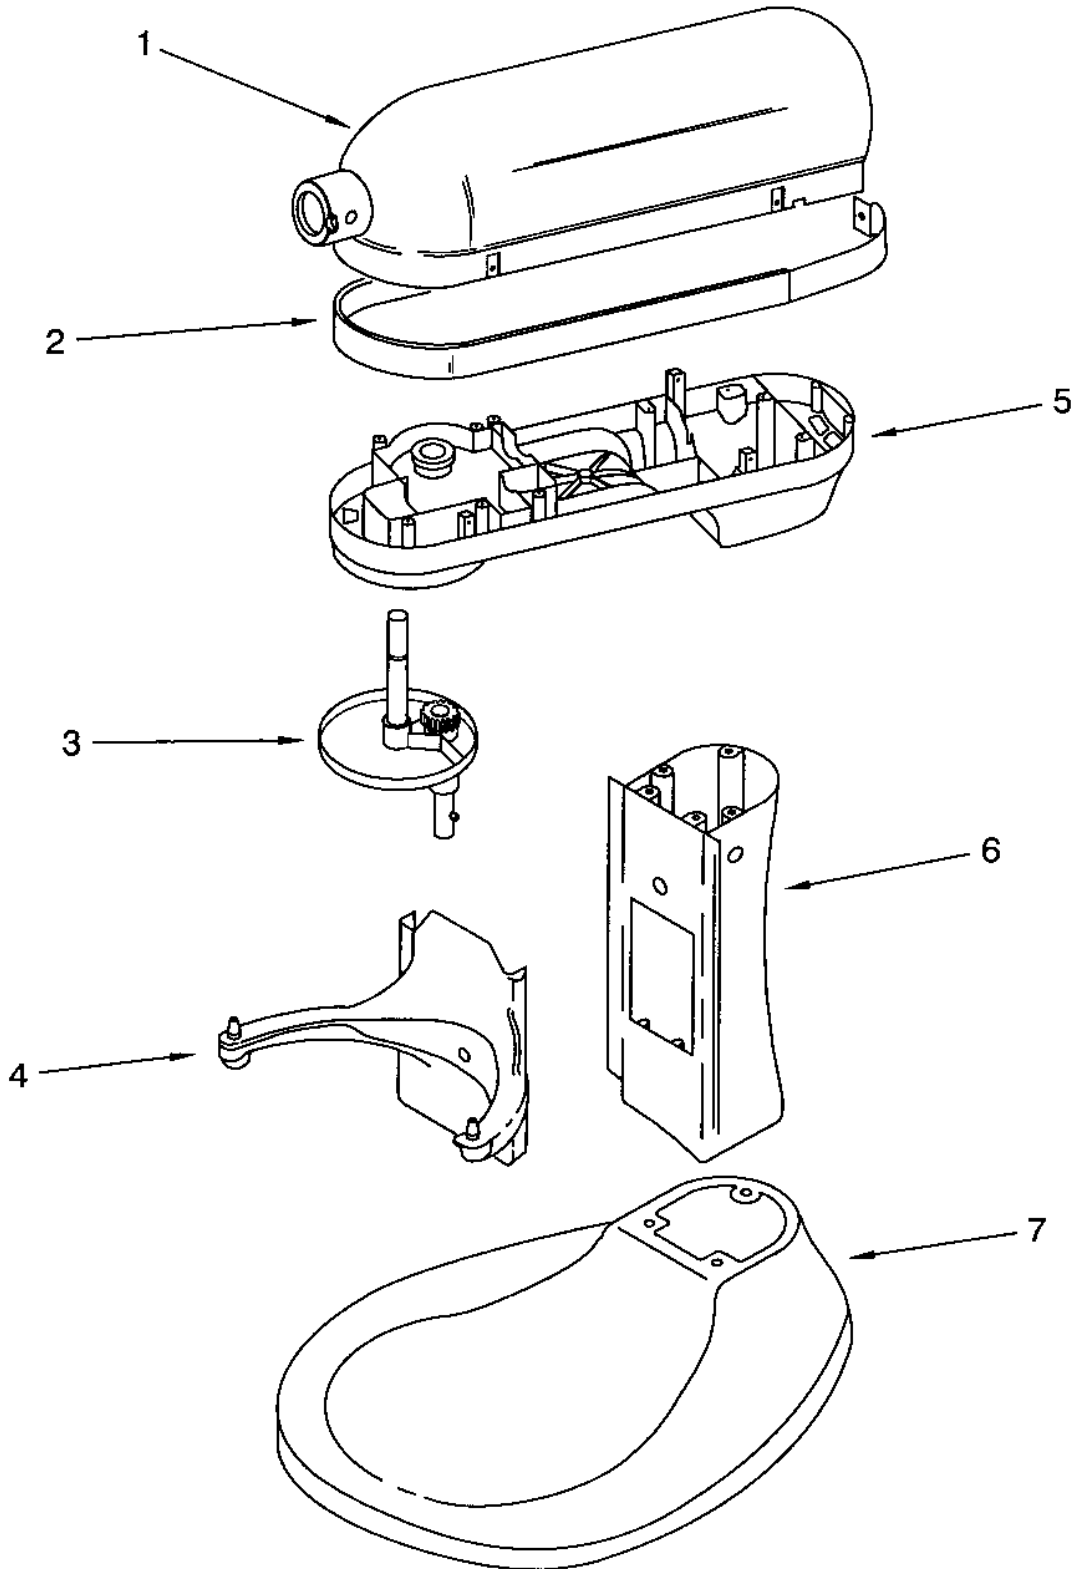

COLOR VARIATION PARTS

For Models: KP26M1X_5, 4KP26M1X_5

FOR ORDERING INFORMATION REFER TO PARTS PRICE LIST