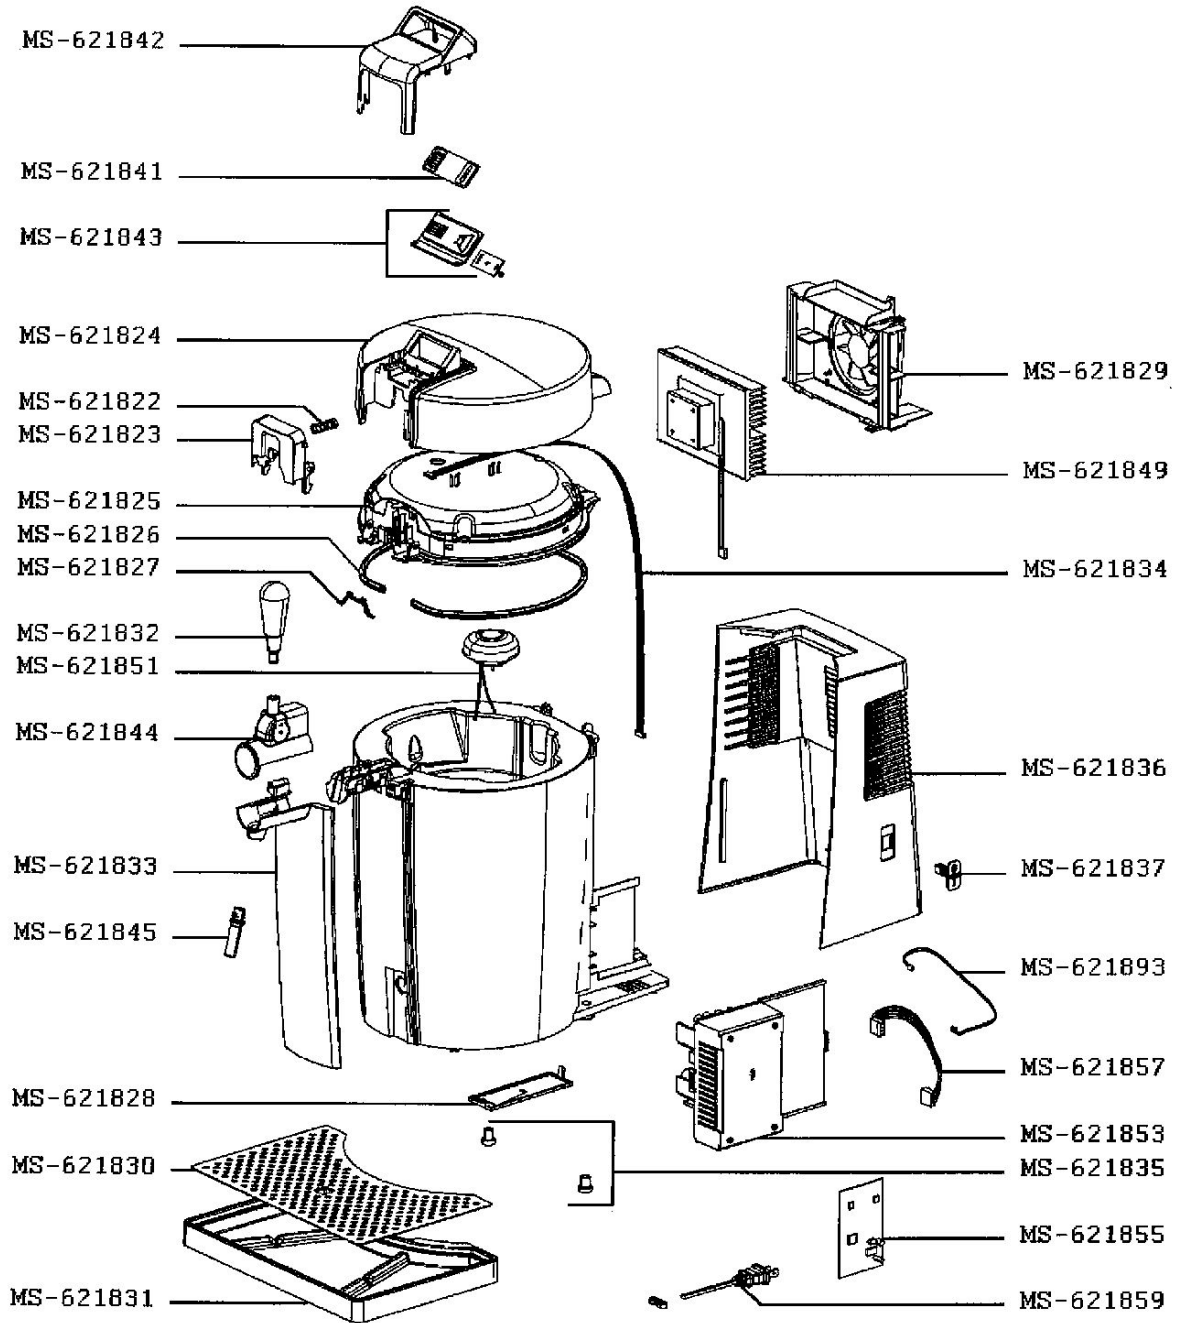

KRUPS DRAUGHT BEER BEERTENDER B90

VB5020US/7ZA

CREATION	9/4/2007	PAGE	COUNTRY	FAMILY
EDIT	4/7/2008	1/1	US	II