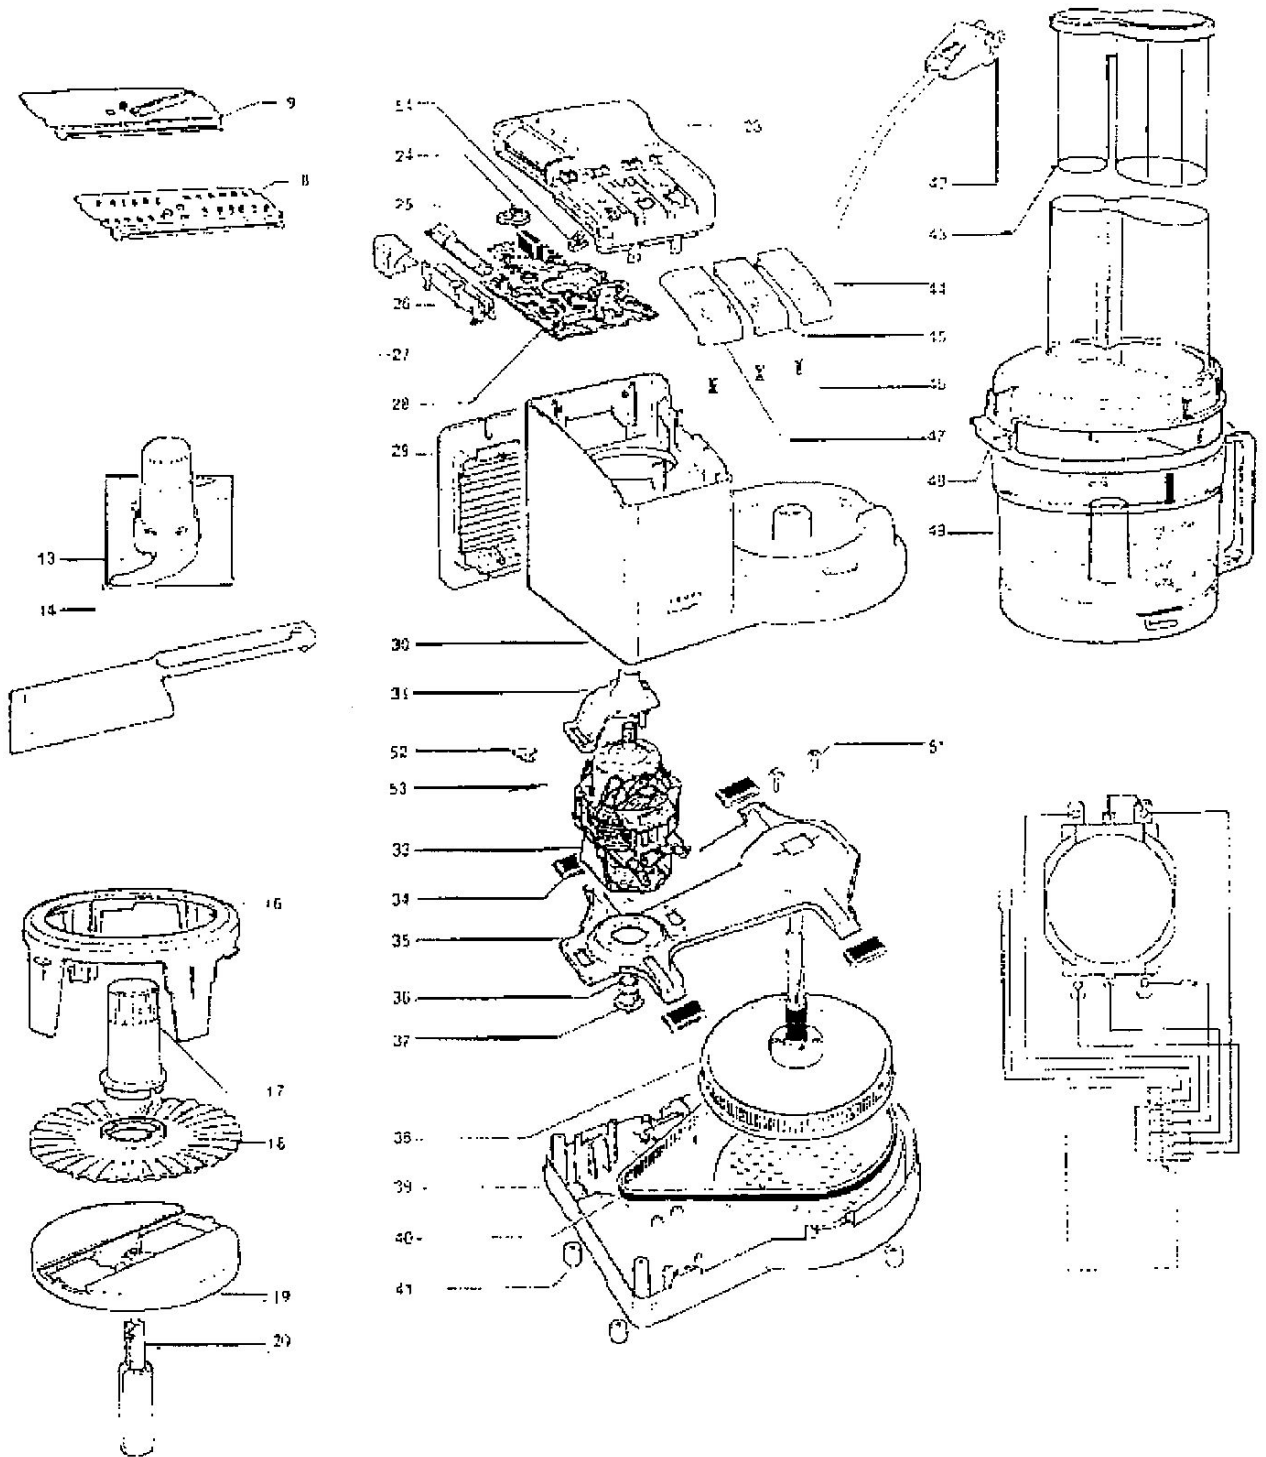

KRUPS

MASTER PRO PLUS

TYPE: 704

KRUPS

MASTER PRO PLUS

TYPE: 704

REFERE	ITEM#	DESCRIPTION
8	4817551	DISC C (GRATER DISC)
9	4817552	DISC H (SLICER)
13	5843998	BLADE
14	4817990	SPATULA
16	4817991	CROWN
17	4817993	WHISK SPINDLE
18	5843732	FLUTED DISC
19	4817989	DISC SUPPORT
20	4817994	DISC SPINDLE
23	5842445	COVER
24	4842013	GEAR
25	4842059	RACK
26	4842058	SLIDE BAR
27	5758568	SLIDER
28	5832960	PCB
29	4842319	CABLE REWIND
30	5842451	BODY
31	4842008	MOTOR BEARING
33	5842421	MOTOR
34	0698138	RUBBER
35	4842030	MOTOR SUPPORT
36	4564804	WASHER
37	4842045	MOTOR GEAR
38	5842152	DISC DRIVE & SPINDLE
39	5842448	BASE
40	0698136	DRIVE BELT
41	0698309	FOOT
42	0611247	WHITE POWER CORD
43	5867236	PUSHER
44	5842328	OFF BUTTON
45	5842330	ON BUTTON
46	4842032	SPRING
47	5842329	PULSE BUTTON
48	5842447	LID
49	5871535	CONTAINER
51	0404005	SCREW
52	4817834	FUSE ATTACHMENT
53	0290360	FUSE
54	4842018	SOCKET ASSY