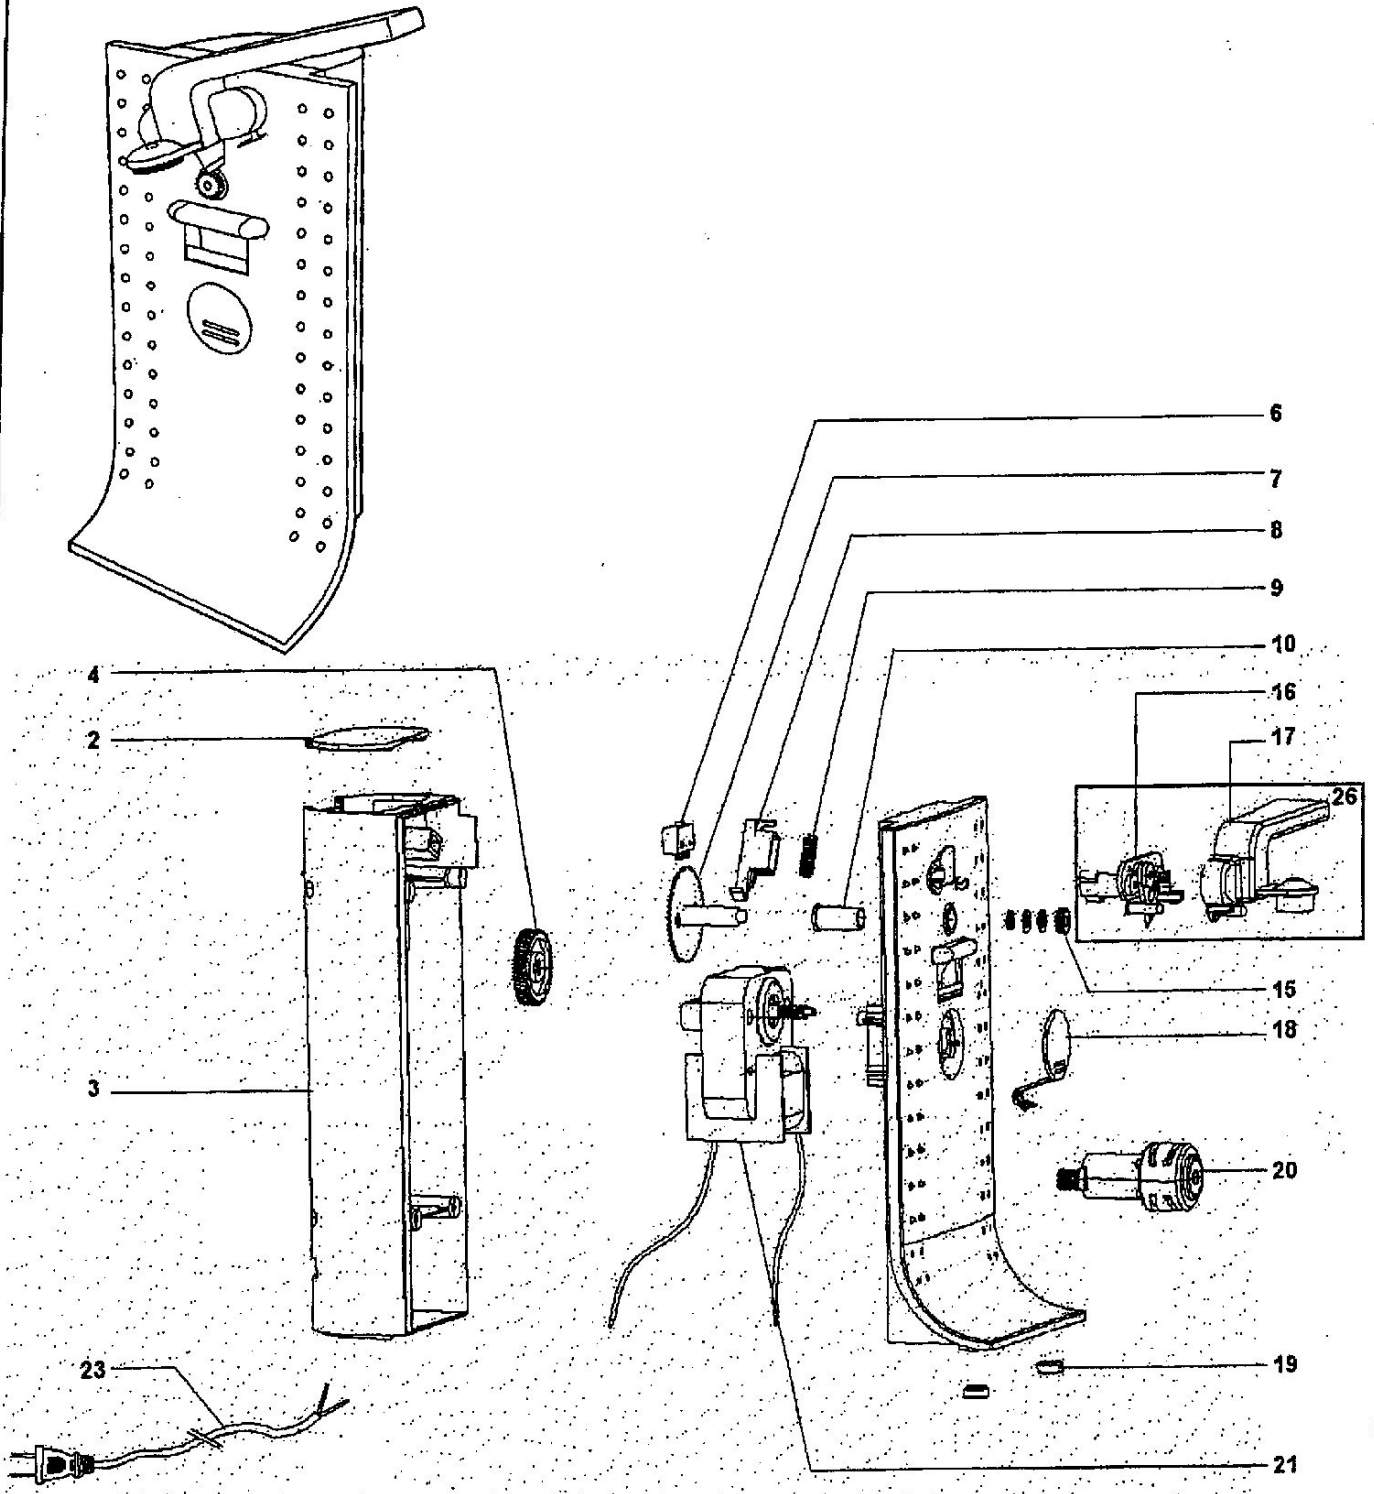

KRUPS

OPEN CONTROL

TYPE: GVE111
GVE112

KRUPS

OPENCONTROL

TYPE: GVE111
GVE112

REFERENCE#	PART#	DESCRIPTION
2	0926049	WHITE COVER
2	0926048	BLACK COVER
3	0925998	BACK COVER (WHITE)
3	0925997	BACK COVER (BLACK)
4	0925999	GEAR
6	0926000	MICRO SWITCH
7	0926001	GEAR
8	0926002	CONTACT SWITCH
9	0926003	SPRING
10	0926004	GEAR SHAFT TUBE
15	0926005	CAN GEAR
16	0926040	BLADE ASSEMBLY
17	0926042	HANDLE ASSEMBLY (WHITE)
17	0926041	HANDLE ASSEMBLY (BLACK)
18	0926007	GEAR HOLE COVER (SILVER)
19	0926008	RUBBER FOOT
20	0926010	GRINDING STONE ASSEMBLY (WHITE)
20	0926009	GRINDING STONE ASSEMBLY (BLACK)
21	0926011	MOTOR
23	061104E	POWER CORD (WHITE)
23	0611571	POWER CORD (BLACK)
26	0926043	HANDLE + BLADE ASSEMBLY (WHITE)
26	0926006	HANDLE + BLADE ASSEMBLY (BLACK)